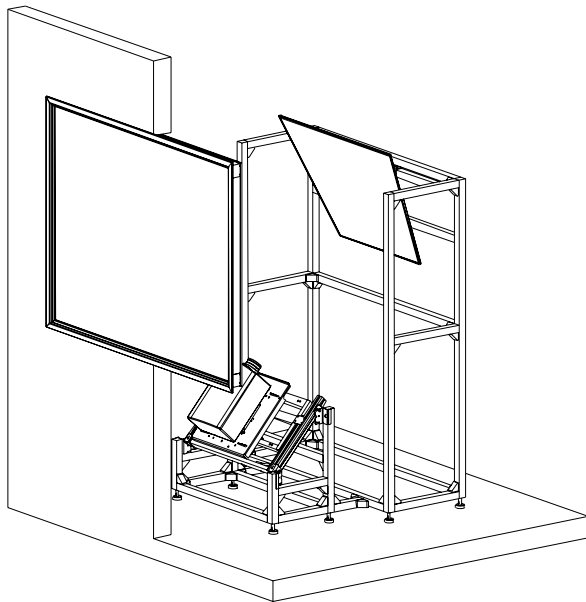

THRU-THE-WALL SYSTEM (TTW)

The Thru-The-Wall system is a rear projection package that comes complete with a factory framed rear projection screen of your choice and a Rear Projection Module (RPM).

Perfect Image mirror adjustment system is standard.

The Perfect Image mirror adjustment system allows for precise image adjustment to correct barrel distortion and pin cushioning.

VIDEO FORMAT

Viewing Area H x W		Nominal Diagonal		Da-Plex	Da-Glas	Polacoat® Ultra	Da-View	Data Pro
in.	cm.	in.	cm.					
40 1/2" x 53 3/4"	102 x 137	67"	170	x	x	x	x	x
43 1/4" x 57 1/4"	110 x 147	72"	183	x	x	x	x	x
50 1/2" x 67 1/4"	128 x 171	84"	213	x	x	x	x	x
57 1/2" x 77"	147 x 196	96"	244	x	x	x	x	x
60" x 80"	152 x 203	100"	254	x	x	x	x	x
72" x 96"	183 x 244	120"	305	x	x	x	x	x
81" x 108"	206 x 274	135"	343	x	x			
90" x 120"	229 x 305	150"	381	x	x			

HDTV FORMAT

Viewing Area H x W		Nominal Diagonal		Da-Plex	Da-Glas	Polacoat® Ultra	Da-View	Data Pro
in.	cm.	in.	cm.					
40 1/2" x 72"	103 x 183	82"	208	x	x	x	x	x
45" x 80"	114 x 203	92"	234	x	x	x	x	x
52" x 92"	137 x 244	106"	269	x	x	x	x	x
58" x 104"	147 x 264	119"	302	x	x		x	x
65" x 116"	165 x 295	133"	338	x	x			
78" x 139"	198 x 353	159"	404	x	x			

Note: The Thru-The-Wall System includes a black self-trimming frame and one first surface mirror up to 58" x 72". Custom quotation is required for larger sizes. Additional charge for Double Mirror System.