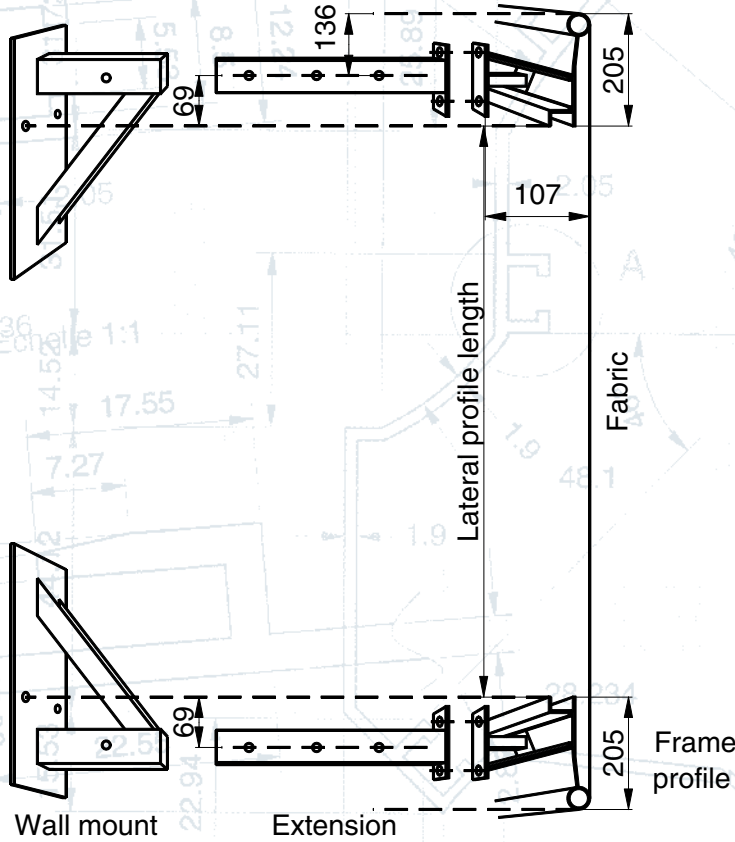

CINEVISION

The new Postcard screen.

CINEVISION

- Wall mount, suspension or on foot.
- Custom made and delivered in kit
- Available in all dimensions.
- Easily arched on site thanks to the specially designed frame profile
- Numerous standard accessories available
- Additional adaptations can be requested to our design office
- Can be mounted and dismantled as wished.
- Choice of round or square corners

OPTIONS

BLACK VELVET MASK
around the image.

Steel frame only for special applications or strong arching:

- Simulators
- Asymmetric shapes
- Etc..

Tariff offer on quote

After reception of your specifications: