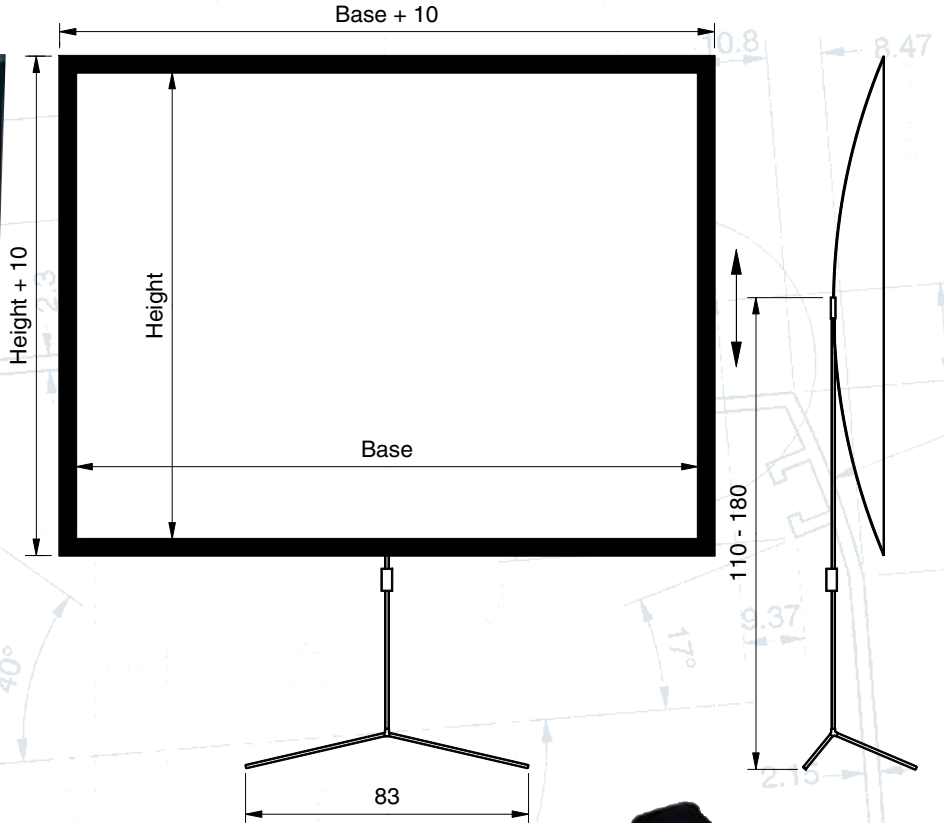

MOBILE and TRIPOD SCREENS

EASYFIXX

Compact and lightweight, this is the only "ULTRA MOBILE" screen on the market.

Installed in a few minutes:

- With less than 4.5 kg and its transport bag, the Easyfixx screen is particularly adapted to presentations on the move.
- Easy and very quick to set up.
- Adjustable in height, the Easyfixx screen does not make any compromise with the quality of your projection

Image format Height x base (cm)	Black out matt white Reference number	Shipping weight in Kg	Net weight in Kg
4:3 format			
113 x 150	ISY01B1120160	5	3
128 x 170	ISY01B1135180	6	3
143 x 190	ISY01B1150200	6	4
173 x 230	ISY01B1180240	6	4
16:9 format			
84 x 150	ISY01B1090160	6	3
96 x 170	ISY01B1101180	7	4
107 x 190	ISY01B1112200	7	4
129 x 230	ISY01B1135240	8	5

4:3

16:9