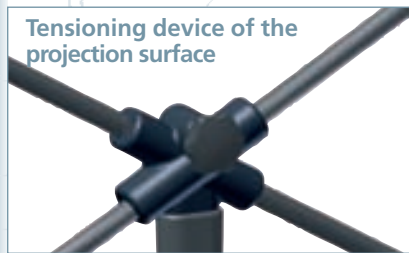

MOBILE and TRIPOD SCREENS

EASYFIXX

Compact and lightweight, this is the only "ULTRA MOBILE" screen on the market.

Installed in a few minutes:

- With less than 4.5 kg and its transport bag, the Easyfixx screen is particularly adapted to presentations on the move.
- Easy and very quick to set up.
- Adjustable in height, the Easyfixx screen does not make any compromise with the quality of your projection