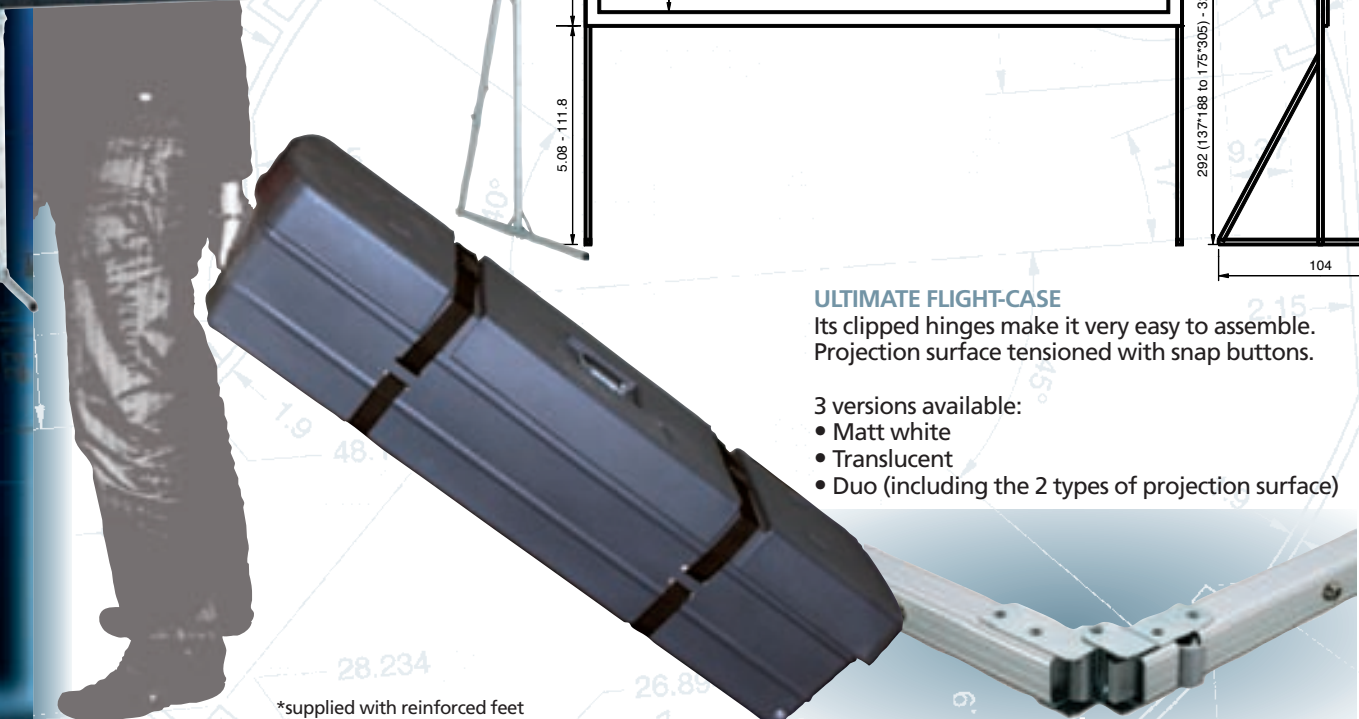

*supplied with reinforced feet

Screen size Height x base (cm)	Image format	Matt white Reference	Translucent Reference	Duo Matt White and Translucent	Shipping weight		Number of flight-cases (cm)	
					(Kg)	(Kg)		
ULTIMATE 4:3 FULL SCREEN								
137 x 188	123 x 174	VUL01B1123174	VUL01T1123174	VUL01D1123174	29	21	1 flight-case 30 x 40 x 132	
157 x 211	144 x 197	VUL01B1144197	VUL01T1144197	VUL01D1144197	31	23		
183 x 244	169 x 230	VUL01B1169230	VUL01T1169230	VUL01D1169230	32	24		
229 x 305	215 x 291	VUL01B1215291	VUL01T1215291	VUL01D1215291	36	27		
274 x 366	260 x 352	VUL01B1260352	VUL01T1260352	VUL01D1260352	38	28		
320 x 427 *	306 x 413	VUL01B1306413	VUL01T1306413	VUL01D1306413	40	30	1 flight-case 30 x 40 x 147	
366 x 488 *	352 x 474	VUL01B1352474	VUL01T1352474	VUL01D1352474	43	33		
ULTIMATE 4:3 FABRIC ONLY								
137 x 188	123 x 174	VUL02B1123174	VUL02T1123174		3,5	2,5		
157 x 211	144 x 197	VUL02B1144197	VUL02T1144197		4	3		
183 x 244	169 x 230	VUL02B1169230	VUL02T1169230		4,5	3,5		
229 x 305	215 x 291	VUL02B1215291	VUL02T1215291		5	4		
274 x 366	260 x 352	VUL02B1260352	VUL02T1260352		6	5		
320 x 427	306 x 413	VUL02B1306413	VUL02T1306413		9	8		
366 x 488	352 x 474	VUL02B1352474	VUL02T1352474		11	10		
ULTIMATE 16:9 FULL SCREEN								
142 x 244	128 x 230	VUL01B1128230	VUL01T1128230	VUL01D1128230	32	24		1 flight-case 30 x 40 x 132
157 x 274	144 x 260	VUL01B1144260	VUL01T1144260	VUL01D1144260	33	25		
175 x 305	161 x 291	VUL01B1161291	VUL01T1161291	VUL01D1161291	35	26		
211 x 366	197 x 352	VUL01B1197352	VUL01T1197352	VUL01D1197352	36	27		
284 x 493 *	271 x 484	VUL01B1271484	VUL01T1271484	VUL01D1271484	38	29		
ULTIMATE 16:9 FABRIC ONLY								
142 x 244	128 x 230	VUL02B1128230	VUL02T1128230		4	3		
157 x 274	144 x 260	VUL02B1144260	VUL02T1144260		4,5	3,5		
175 x 305	161 x 291	VUL02B1161291	VUL02T1161291		5	4		
211 x 366	197 x 352	VUL02B1197352	VUL02T1197352		5,6	4,5		
284 x 493	271 x 484	VUL02B1271484	VUL02T1271484		7	6