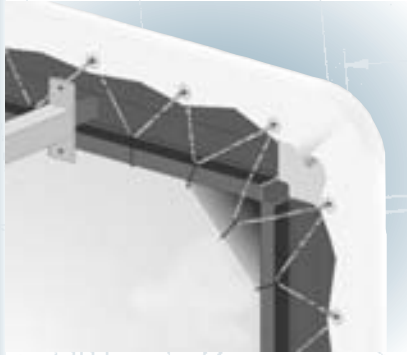

CINEVISION

The new Postcard screen.

CINEVISION:
Lacing of the fabric with eyelets at the back of the frame. Round or square corners.

WALL MOUNT

The standard mounting is on the wall, with an adjustable gap between the screen and the wall.

Short wall mount

Long wall mount

Other mounting systems are available (suspended from the ceiling, mounted on feet, ...)

Quick suspension of the frame on its mounts and locking feature by 45° rotation of the junction part